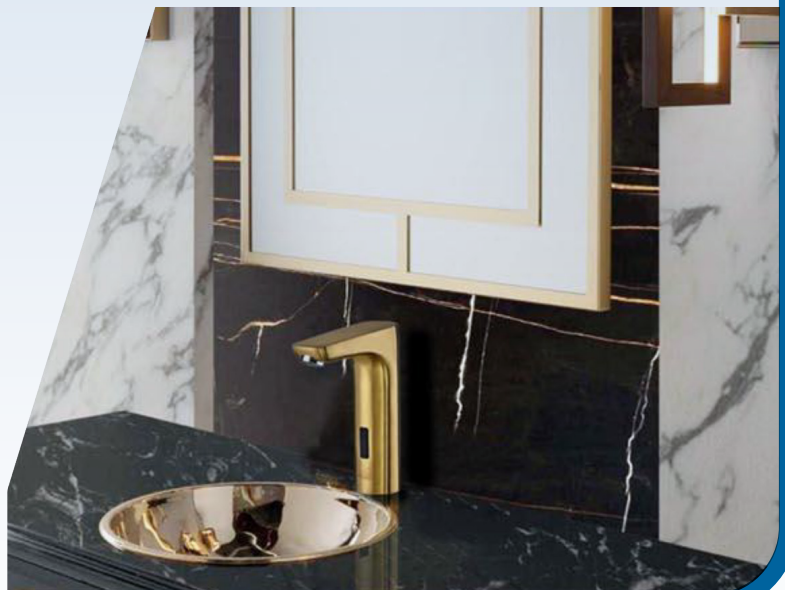

Color Palette:

Chrome | Gold | White

Model No: HD02233622

(Automatic Shower)

Specifications:

- Spout: Stainless Steel
- Power: 4(AA) Batteries or DC Adapter
- Battery life expectancy: 300,000 cycles
- Working Water Pressure: 0.5 bar -6 bar
- Supply Inlet Size: 1/2" NPT Male
- Momentary system: Automatic shut-off after body have been removed
- Anti- Blocking system with additional time set of 5 minutes to prevent over flow
- Equipped with a 40mm mixer cartridge

Color Palette:

Chrome | White

Model No: HD02233118

(Automatic Basin)

Specifications:

- Spout: Plated Solid Brass
- Power: 4 (AA) Batteries or DC Adapter
- Battery life expectancy: 300,000 cycles
- Working Water Pressure: 0.5 bar -6 bar
- Supply Inlet Size: 1/2" NPT Male
- Momentary System: Automatic Shut-off after hands have been removed
- Anti-blocking system with additional time set of 5 minutes to prevent over flow
- Equipped with a mixer tee water

Color Palette:

Chrome | Gold | White

Model No: HD02233128

(Automatic Wall tap/ Scrub)

Specifications:

- Spout: ChromePlated Solid Brass
- Power: 4(AA) Batteries or DC Adapter
- Battery life expectancy: 300,000 cycles
- Working Water Pressure: 0.5 bar -6 bar
- Supply Inlet Size: 1/2" NPT Male
- Momentary system: Automatic shut-off after hands have been removed
- Anti- Blocking system with additional time set of 5 minutes to prevent over flow
- Equipped with a mixer tee water