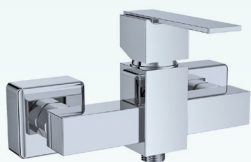

Specifications:

- Heat and pressure resistant ceramic cartridge
- With aerator to conserve water
- Simple, quick installation
- 100% QC
- Simple cleaning
- Ergonomic

Color Palette:

Chrome

Other Products Of This Collection