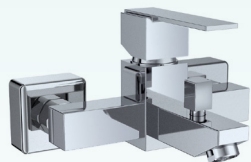

02210380104

Bathroom